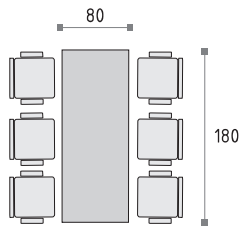

INTER OFFICE

MEETING ROOM

54>>>55