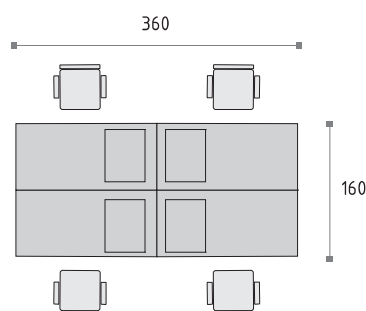

## DECOR-T

34&gt;&gt;&gt;35

DECOR System offers free choice in configuration of furniture arrangement, responding to current necessities. Therefore, adjusting to a development stage in your Company, it becomes with no obstacles possible to widen a range of work-stands, owing to a chance of using extra pieces, containers and double-side upholstered partition walls. Hiding cables of office equipment enables preserving an aesthetic appearance.