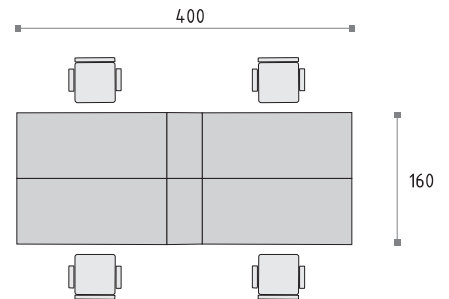

DECOR-X

30>>>31