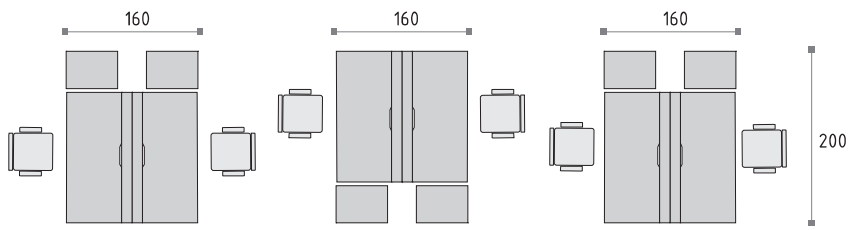

## DECOR-T

34&gt;&gt;&gt;35

DECOR System offers free choice in configuration of furniture arrangement, responding to current necessities. Therefore, adjusting to a development stage in your Company, it becomes with no obstacles possible to widen a range of work-stands, owing to a chance of using extra pieces, containers and double-side upholstered partition walls. Hiding cables of office equipment enables preserving an aesthetic appearance.