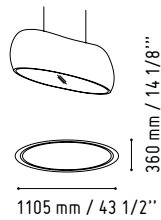

A2L06

432 mm / 17"

1200 mm / 47 1/4"

MM-2N

720 mm / 28 3/8"

1440 mm / 56 3/4"

MM-PM

450 mm / 17 3/4"

LIN33L

1856 mm / 73 1/8"

1122 mm / 44 1/4"

MM-2WP

1140 mm / 44 7/8"

720 mm / 28 3/8"

MM-PU

650 mm / 25 5/8"

LZ646

880 mm / 34 5/8"

2200 mm / 86 3/4"

67 - WHITE PASTEL

CAN11

MM-PU

WHITE
GLOSS

CUZ12 - GREY