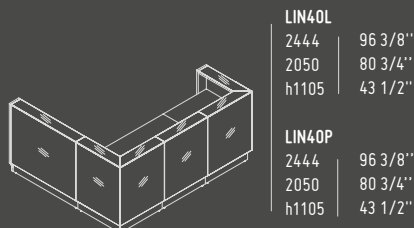

ELIPSE

SSL15

1500 mm / 59"
590 mm / 23 1/4"
h 300 mm / 11 3/4"

LINEA

AVAILABLE COLOURS

08 - BLACK

26 - ALUMINIUM SATINATO

67 - WHITE PASTEL