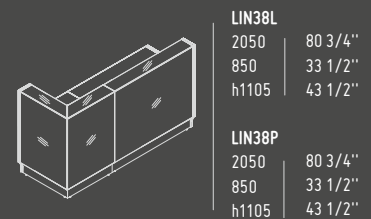

LINEA

AVAILABLE COLOURS