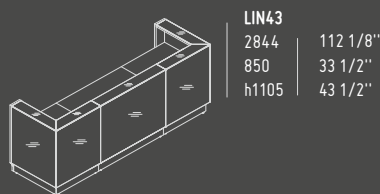

ELIPSE

SSL15

1500 mm / 59"
590 mm / 23 1/4"
h 300 mm / 11 3/4"

LINEA

AVAILABLE COLOURS

08 - BLACK

26 - ALUMINIUM SATINATO

67 - WHITE PASTEL