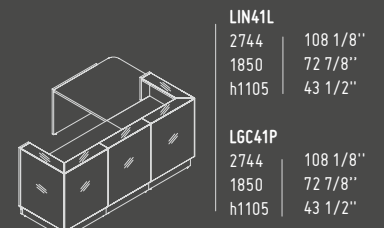

ELIPSE

SSL15

1500 mm / 59"
590 mm / 23 1/4"
h 300 mm / 11 3/4"

LINEA

AVAILABLE COLOURS

08 - BLACK

26 - ALUMINIUM SATINATO

67 - WHITE PASTEL