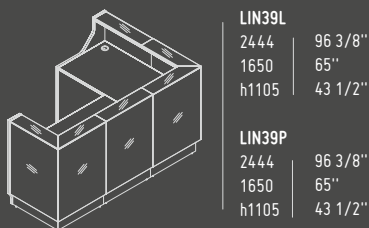

LINEA

AVAILABLE COLOURS