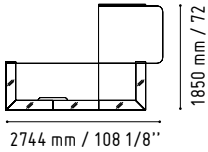

LINEA

LIN41L

- 116 - BLACK GLASS
- 08 - BLACK