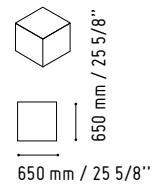

A2L06

432 mm / 17"

1200 mm / 47 1/4"

MM-2N

720 mm / 28 3/8"

1440 mm / 56 3/4"

MM-PM

450 mm / 17 3/4"

LIN33L

1856 mm / 73 1/8"

1122 mm / 44 1/4"

MM-2WP

1140 mm / 44 7/8"

720 mm / 28 3/8"

MM-PU

650 mm / 25 5/8"

LZ646

880 mm / 34 5/8"

2200 mm / 86 3/4"

67 - WHITE PASTEL

CAN11

MM-PU

WHITE
GLOSS

CUZ12 - GREY