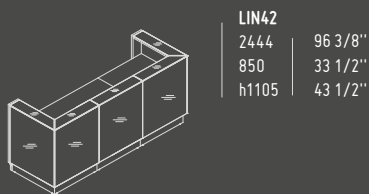

ELIPSE

SSL15

1500 mm / 59"
590 mm / 23 1/4"
h 300 mm / 11 3/4"

LINEA

AVAILABLE COLOURS

08 - BLACK

26 - ALUMINIUM SATINATO

67 - WHITE PASTEL