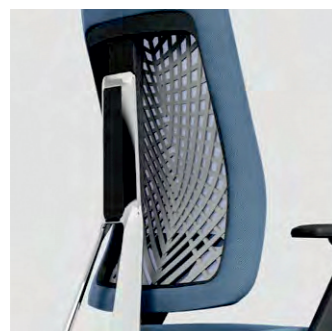

Armrest: 3D fully adjustable armrest, suitable for different posture needs, can give better support for the hand.

Headrest: It can be adjusted up and down to meet people of different heights. It can be switched between two modes, the headrest mode is used for intense work, and the headrest mode is used for communication or naps, which can support the neck and head in full rotation.

Mechanism: seat height adjustment, adjust the seat to a comfortable height at any time, say goodbye to bad sitting posture; negative three-degree adjustment of the seat, open the best working mode, give you healthy physical fitness and scientific viewing distance experience; five gears on the back Tilt locking, giving you maximum stretch comfort; Tilt resistance adjuster, large torque, simple and easy to operate, friendly to face all kinds of users.

Back: up and down adjustment, suitable for different postures; The lower and outward tilt adjustment can provide better elastic support; the left and right tilt adjustment can meet the dynamic sitting posture, and the chair can move with it;

Seat: The seat depth can be adjusted back and forth, which not only meets the health of the short seat, but also meets the extension needs of different body types.

Mesh / Fabric same color option

Color option