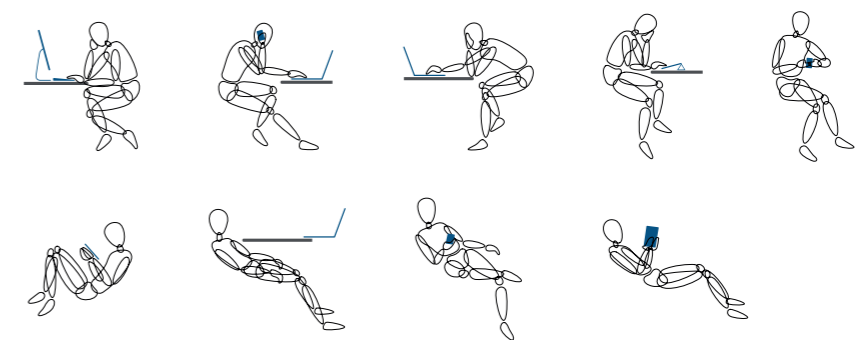

People spend more time sitting than sleeping.

While a comfortable bed is important for your health, studies show that you actually spend a lot more time sitting in a chair than lying in bed. At Vaseat company we are fully aware of the effects that sitting for long periods of time has on the body and have designed the world's most innovative seats to meet these needs. Millions of people will spend most of their days in the company of our products. Now, it's your turn to try out our seats!