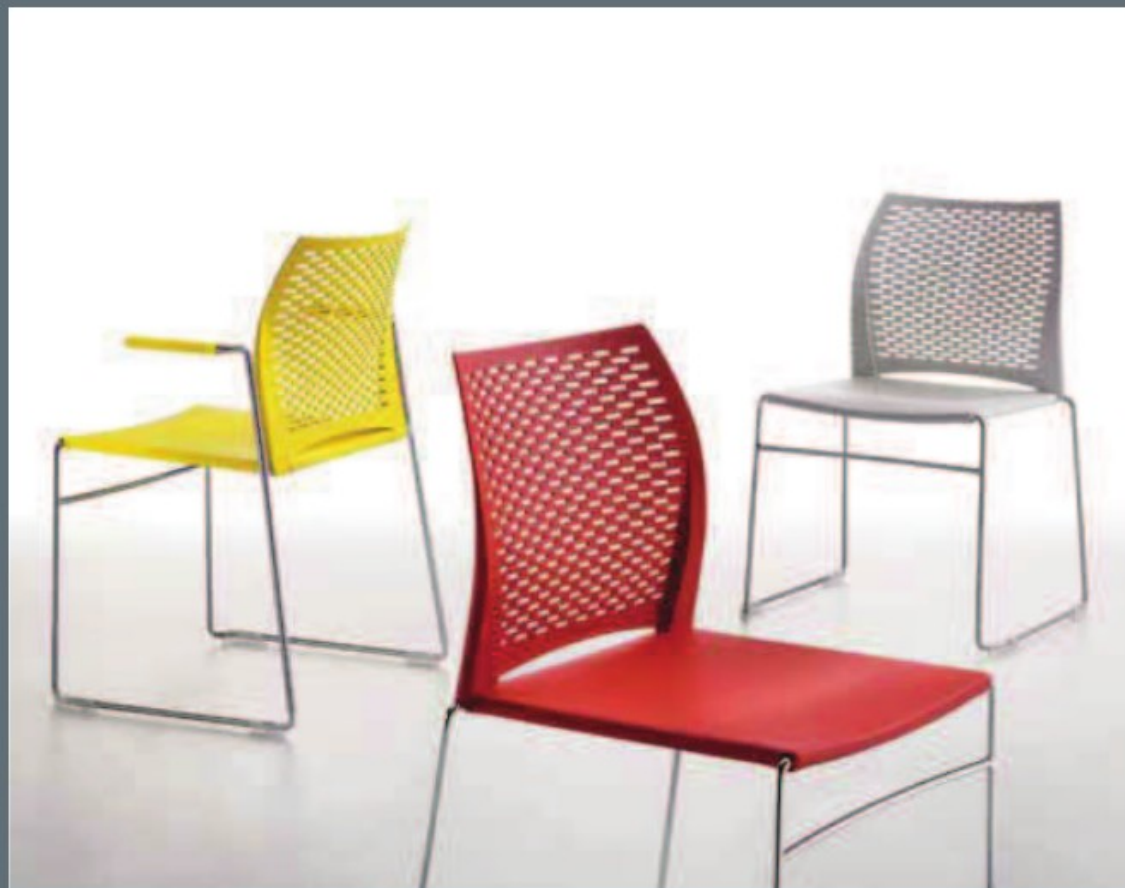

NT 960

Slim, robust and very versatile, NT comes with a new perforated design backrest, which provides adds personality.

Another innovative feature is the pull-out hook, as an alternative to the hook at ground level.

Stackability is excellent: 45 chairs can be stacked on the trolley at an angle of 45°.

The series is completed by the stool version and practical accessories such as the magazine basket and tablet arm.

Net is available also with armrests, balanced so that when the chair is upturned on top of the table, it rests snugly on the edge.

Nt 960

Row distance holder bar

Option for plastic glide fixed by screw

Plastic linking device

4 optional" - please contact.

DIMENSIONS

Stackability: maximum 4 stools.